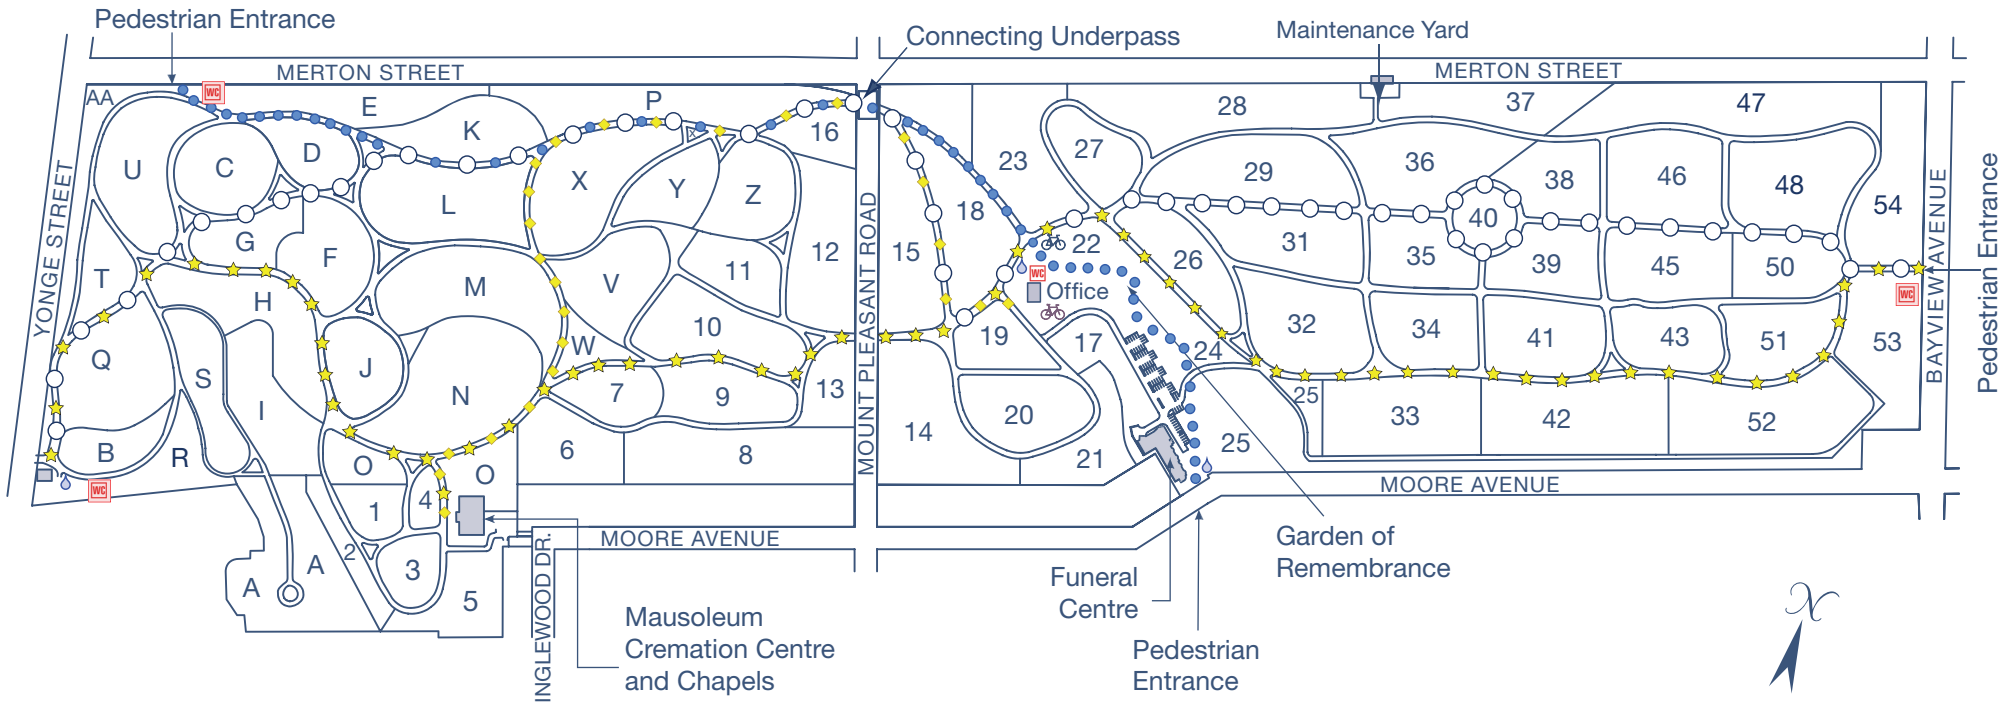

Mount Pleasant Cemetery, Cremation and Funeral Centres

375 Mount Pleasant Road, Toronto, ON M4T 2V8

Office Hours: 8:00 a.m. to 5:00 p.m. Monday to Saturday

Cemetery: 416-485-9129 Visitation Centre: 416-485-5572

GATE CLOSING TIMES:

Daylight Saving to September 30th 8:00 p.m.

October 1st to Eastern Standard Time 6:00 p.m.

Eastern Standard Time to DST 5:30 p.m.

DIRECTIONAL ROAD LINES

- ◆ BROKEN YELLOW ROAD LINE (BETWEEN CEMETERY OFFICE AND CREMATORIUM/MAUSOLEUM CHAPELS)
- ★ SOLID YELLOW ROAD LINE (FROM YONGE STREET, WEST MOUNT PLEASANT ENTRANCE OR BAYVIEW PEDESTRIAN ENTRANCE TO CREMATORIUM/MAUSOLEUM CHAPELS)
- SOLID BLUE LINE (FOR HERITAGE/BELTLINE PEDESTRIAN ENTRANCE)
- WHITE ROAD LINE (MAIN ROAD FROM YONGE STREET ENTRANCE, BENEATH MOUNT PLEASANT ROAD TO BAYVIEW PEDESTRIAN ENTRANCE)
- WC PORTABLE WASHROOM (year-round) WC PORTABLE WASHROOMS (summers only)
- 🚲 BICYCLE RACK
- 💧 DRINKING FOUNTAIN