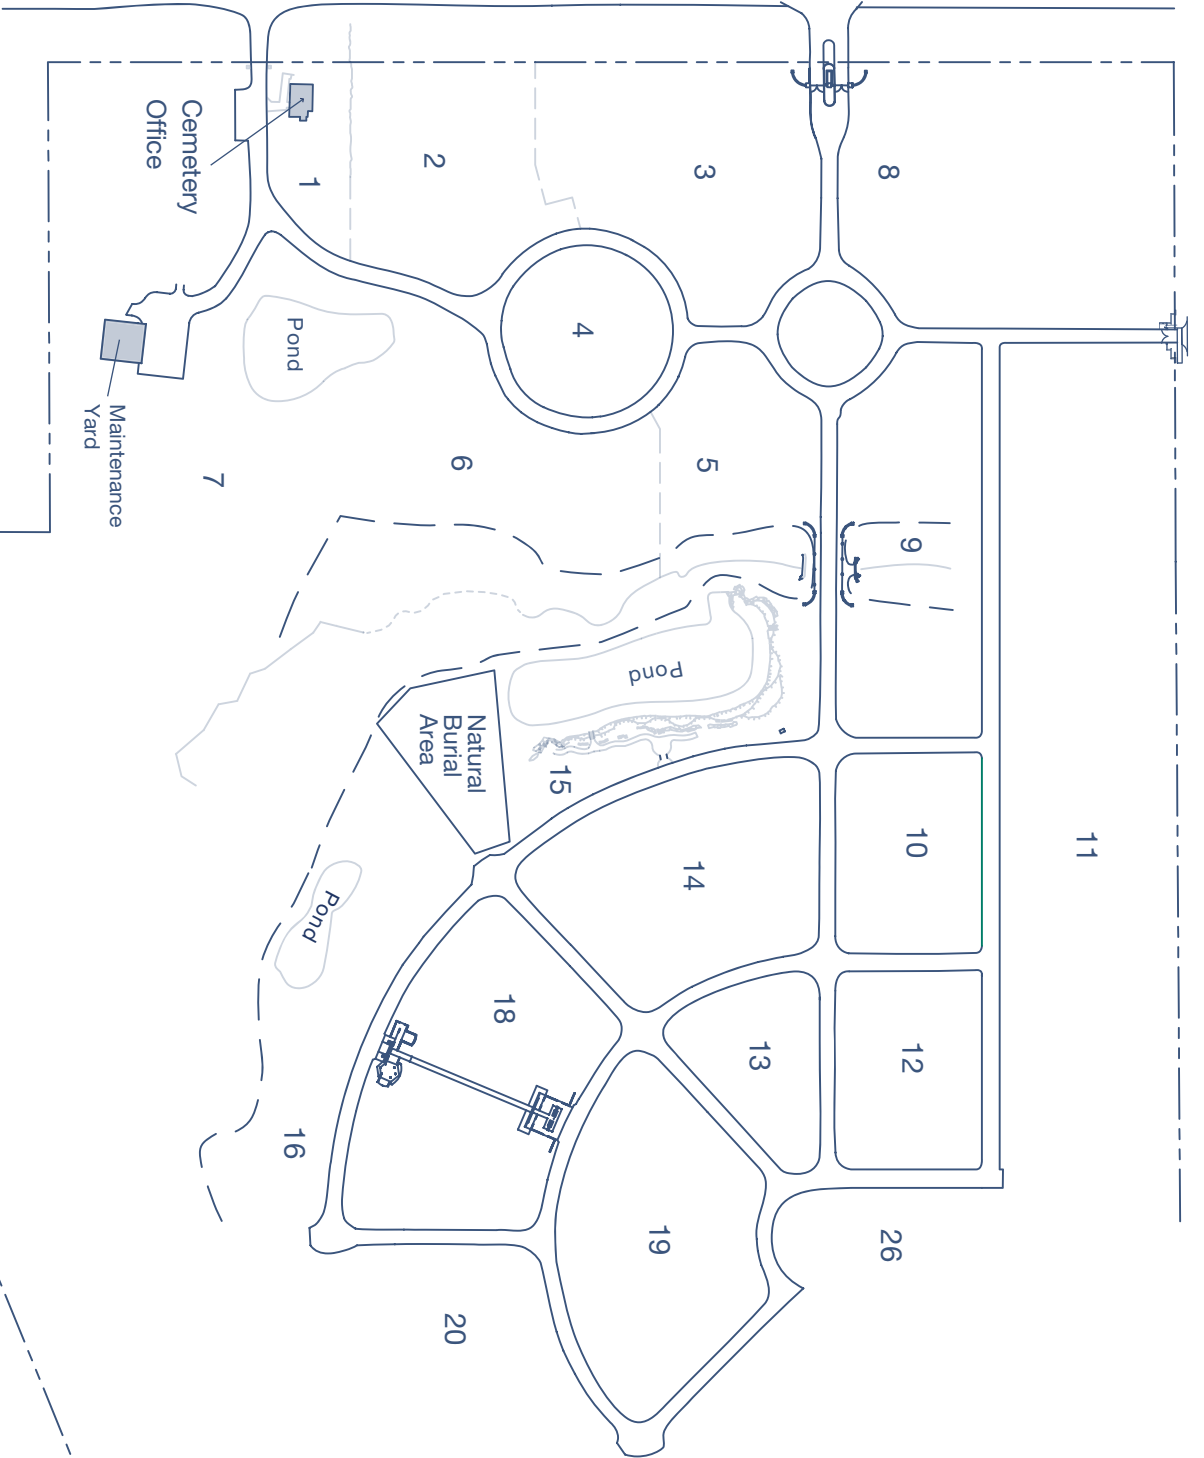

To Taunton Road
and Highway 407

BROCK ROAD NORTH

To Highway 401

Duffin Meadows Cemetery

2505 Brock Road North, R.R. #1, Pickering ON L1V 2P8

Phone: 905-427-3385; Fax: 905-427-3447

Office Hours: 8:30 a.m. to 5:00 p.m., Monday to Saturday.

GATE CLOSING TIMES:

Daylight Saving Time to September 30th

October 1st to Eastern Standard Time

Eastern Standard Time to DST

8:00 p.m.

6:00 p.m.

5:30 p.m.