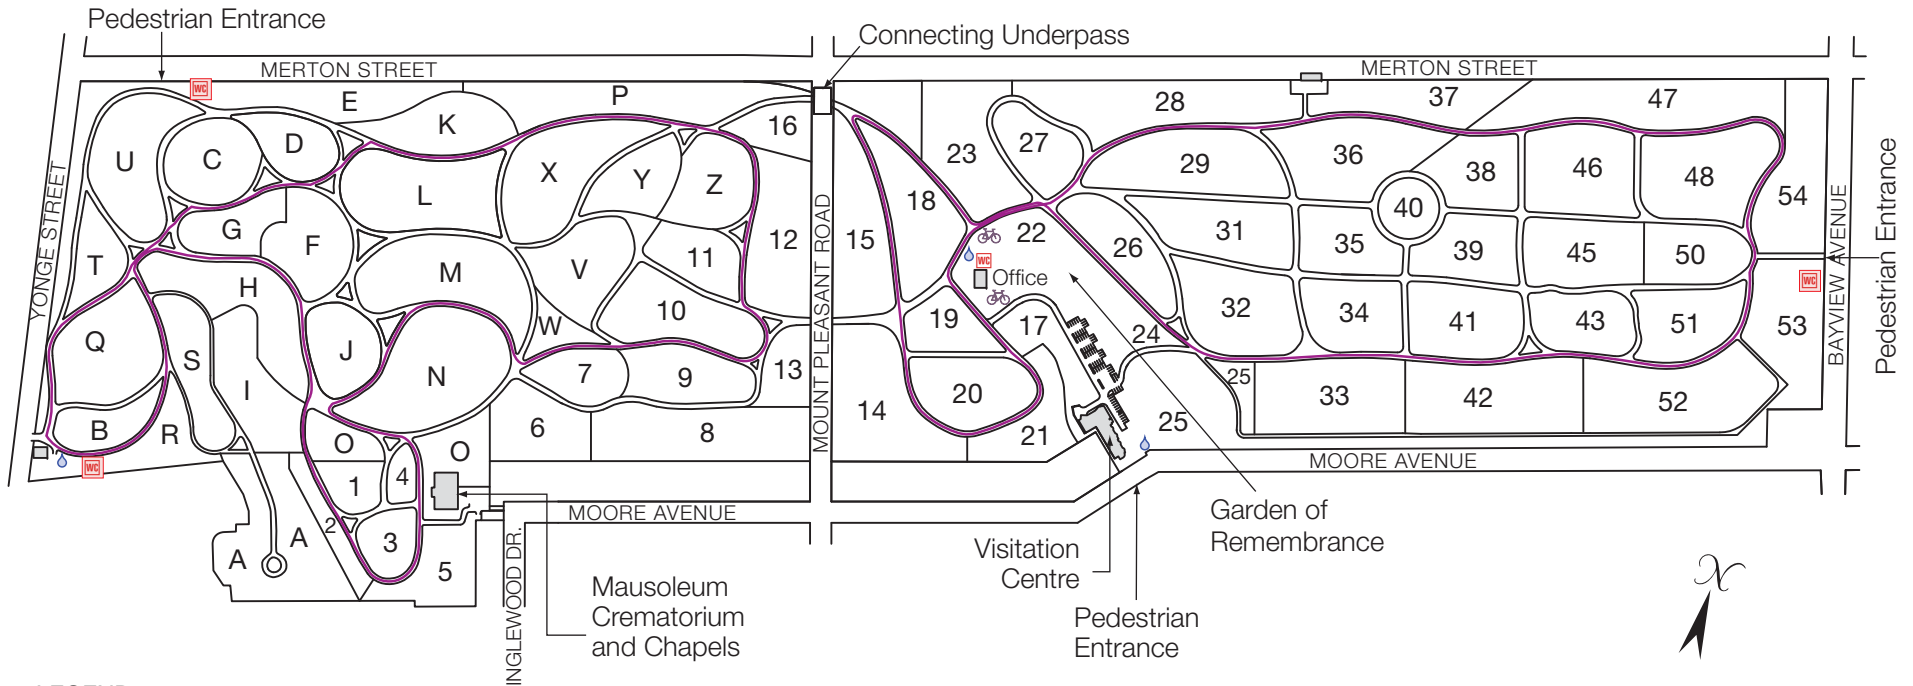

**Mount Pleasant
Cemetery, Cremation
and Funeral Centres**

375 Mount Pleasant Road, Toronto, ON M4T 2V8
Office Hours: 8:00 a.m. to 5:00 p.m. Monday to Saturday
Cemetery: 416-485-9129 Visitation Centre: 416-485-5572

3 Kilometre Routes for Runners and Walkers

GATE OPENING TIMES:

April 1st to September 30th 7:00 a.m.
October 1st to March 31st 8:00 a.m.

GATE CLOSING TIMES:

Daylight Saving Time to September 30th 8:00 p.m.
October 1st to Eastern Standard Time 6:00 p.m.
Eastern Standard Time to Daylight Saving Time 5:30 p.m.

LEGEND

- 3 KM ROUTE
- PORTABLE WASHROOM (year-round) PORTABLE WASHROOMS (summers only)
- BICYCLE RACK
- DRINKING FOUNTAIN