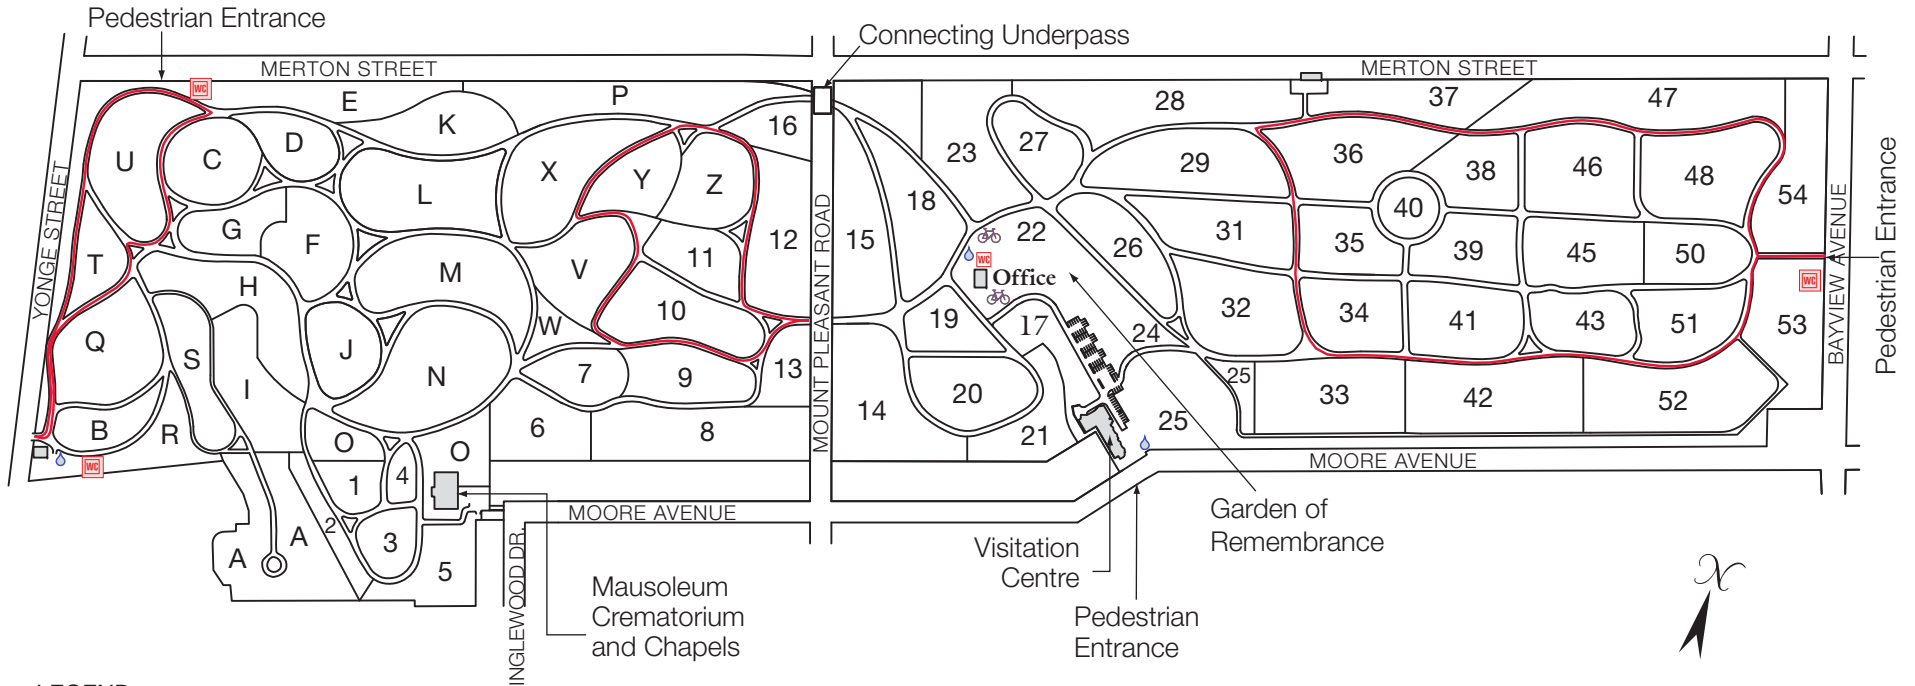

**Mount Pleasant
Cemetery, Cremation
and Funeral Centres**

375 Mount Pleasant Road, Toronto, ON M4T 2V8
Office Hours: 8:00 a.m. to 5:00 p.m. Monday to Saturday
Cemetery: 416-485-9129 Visitation Centre: 416-485-5572

1 Kilometre Routes for Runners and Walkers

GATE OPENING TIMES:

April 1st to September 30th 7:00 a.m.
October 1st to March 31st 8:00 a.m.

GATE CLOSING TIMES:

Daylight Saving Time to September 30th 8:00 p.m.
October 1st to Eastern Standard Time 6:00 p.m.
Eastern Standard Time to Daylight Saving time 5:30 p.m.

LEGEND

- 1 KM ROUTE
- WC PORTABLE WASHROOM (year-round) WC PORTABLE WASHROOMS (summers only)
- BICYCLE RACK
- DRINKING FOUNTAIN